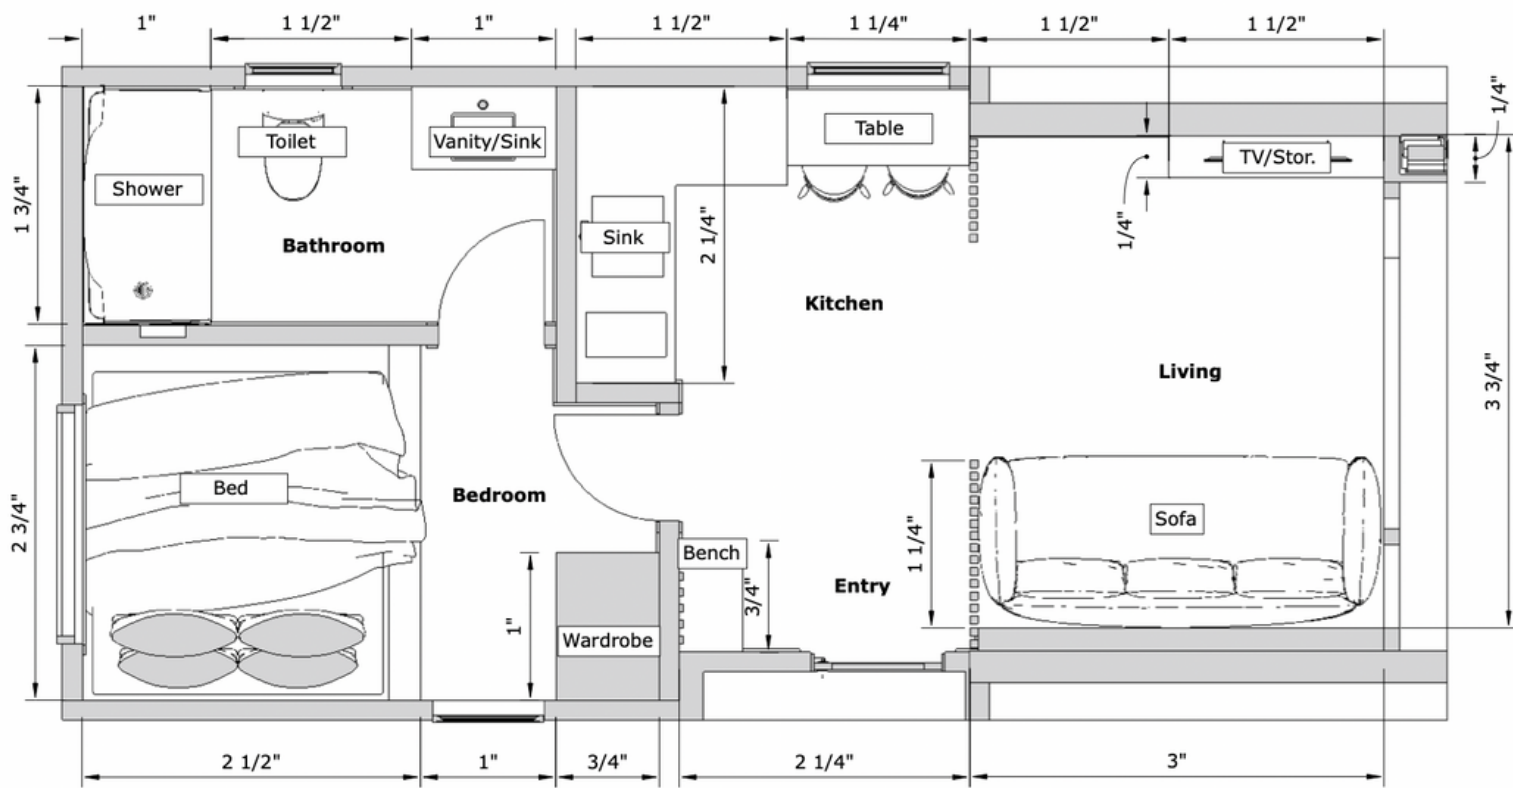

Wall Plan

Floor Plan

# AFRAME

30' x 13.5' | 400 SF